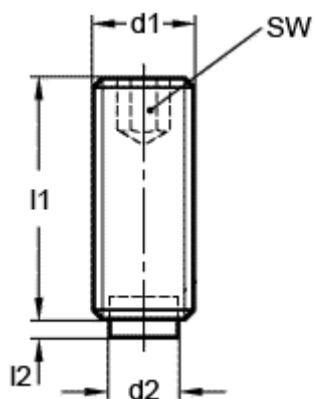

Data Sheet

Article number: 20930599

Description: E+G Grub screw
GN 913.3-M4-10-MS

Measures

$d1 = M4$

$d2 = 2.5$

$l1 = 10$

$l2 = 0.5$

$SW = 2.0$